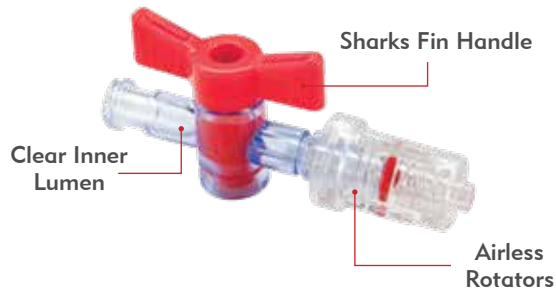

Marquis® Series Stopcocks

CONTROL • CONVENIENCE • QUALITY

Marquis® Series Stopcocks

The Marquis® Series Stopcock is another innovative accessory product from Merit. Our larger, easy-grip handle makes a Marquis Stopcock effortless to grip and turn, and our patented airless rotator prevents air bubbles.

Using the same state-of-the-art design that makes Merit's manifold the industry standard, the Marquis Series Stopcock offers unsurpassed feel and ease-of-use. Available in pressure ratings of 200, 500 and 1050 PSI with easy-to-turn handles.